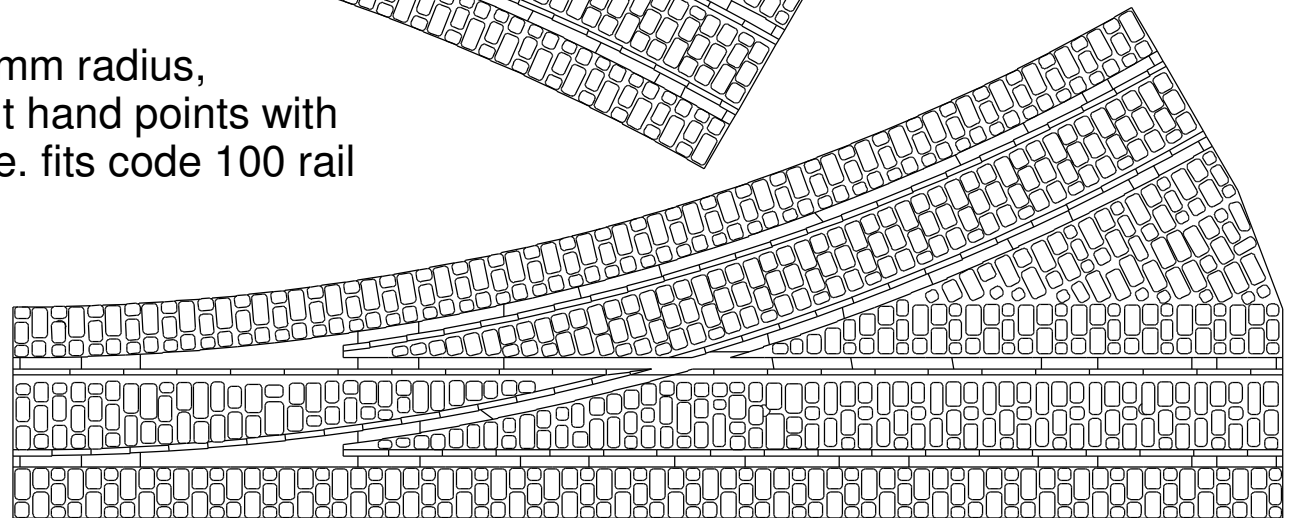

P-12stw-310-right-point-1b  
P-12stw-310-left-point-1b

12mm gauge, 310mm radius,  
30deg left and right hand points with  
small stone surface. fits code 100 rail

Designed by Simon Dawson (Rue d'Étropol) - 2015  
[www.rue-d-etropol.com](http://www.rue-d-etropol.com)