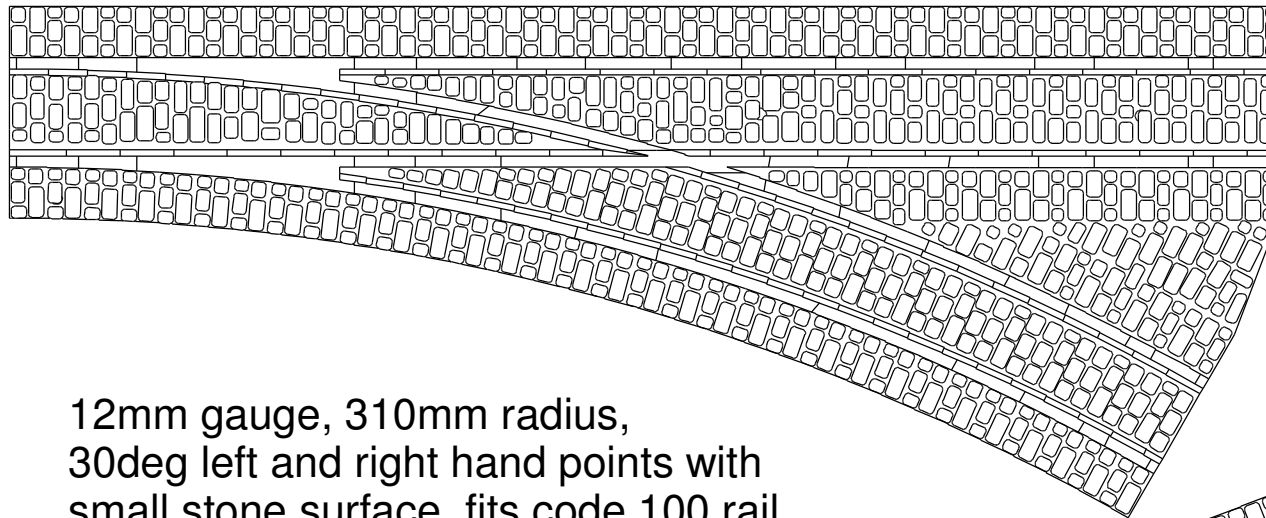

P-12stw-310-right-point-1b  
P-12stw-310-left-point-1b

12mm gauge, 310mm radius,  
30deg left and right hand points with  
small stone surface. fits code 100 rail

Designed by Simon Dawson (Rue d'Étropol) - 2015  
[www.rue-d-etropol.com](http://www.rue-d-etropol.com)